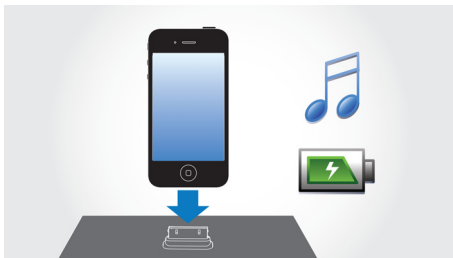

Design that blends into your interior

- Aluminum cabinet

PHILIPS

Highlights

Weekday/ weekend alarm

Designed with modern day lifestyles in mind, this clock radio has a dual alarm feature, allowing you to set different alarm times for weekdays and weekends or even vary the alarm settings for couples. The alarm settings can be tailored for the same alarm times for the entire week from Monday to Sunday. Or you can set the alarm for an early start on weekdays from Monday to Friday, and lazy lie-ins for Saturday and Sundays. Whichever you choose, this convenient features saves you from the hassle of fiddling with different alarm times every single night.

Play & charge your iPod/iPhone

Enjoy your favorite MP3 music while charging your iPod/iPhone! The dock lets you connect your portable device directly to the Docking entertainment system so you can listen to your favorite music in superb sound. It also charges your iPod/iPhone while it plays so you can enjoy your music and not have to worry about your portable player battery running out. The Docking entertainment system automatically