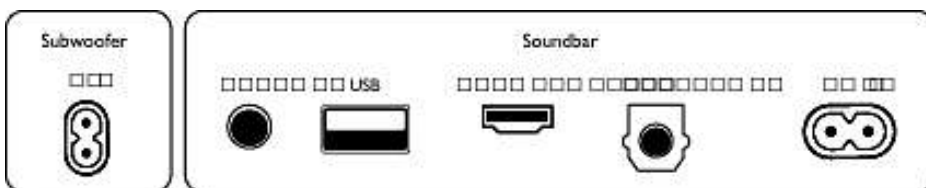

Accessories

- Included accessories: Power cord, Remote Control (with battery), Wall mount bracket, Quick start guide, World Wide Warranty leaflet

Design

- Color: Black
- Wall mountable

Dimensions

- Main Unit (W x H x D): 800 x 65 x 106 mm
- Main Unit Weight: 2.1 kg
- Subwoofer (W x H x D): 150 x 400 x 300 mm
- Subwoofer Weight: 4.74 kg