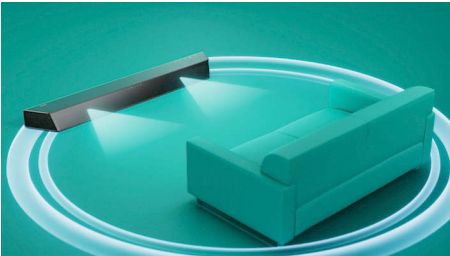

- Distinctive geometric design. Easy placement
- Operate via touch controls on soundbar
- Philips Easylink for convenient control
- Place on your TV table, the wall, or any flat surface

Connectivity and convenience

PHILIPS

Highlights

2.1 channels. 8" subwoofer

This soundbar's 2.1 channels and wirelessly connecting, 8" subwoofer put you in the center of the action, surrounding you in rich and virtual surround sound no matter what you're watching or listening to. Pick out every detail and lose yourself in the mix!

Dolby Digital Plus

Virtualize the cinema experience in your home. This soundbar utilizes Dolby Digital Plus technology to immerse you in waves of virtual surround sound. Crystal clarity and great detail mean you can engage with your media like never before.