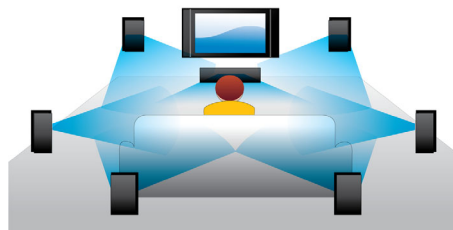

Dolby TrueHD

Dolby TrueHD delivers the finest sound from your Blu-ray Discs. Audio reproduced is virtually indistinguishable from the studio master, so you hear what the creators intended for you to hear. Dolby TrueHD completes your high definition entertainment experience.

USB 2.0

The Universal Serial Bus or USB is an industry standard that allows high-speed, easy connection of peripherals to PCs, consumer electronics and mobile products. The USB 2.0 provides better and faster performance - up to

40 times quicker than the USB 1.0 and with a data transfer rate of up to 480 Mbps from the original 12 Mbps. When plugged in, everything configures automatically. With USB 2.0, simply plug in your USB portable devices or hard disk drives, select the movie, music or photo and play away.