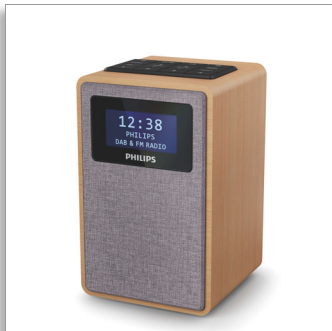

Philips
Clock Radio

DAB+

TAR5005

Versatile home radio

This small DAB+/FM radio looks great wherever you put it. The wooden cabinet and fabric speaker cover add a dash of minimalist warmth to any room. You get crystal-clear reception, plus a Gentle Wake alarm function that's perfect for guests.

Compact and convenient

- Dimensions: 95x154.5x109 mm
- Weight 0.52 kg
- Buttons on the top for source, tuning, presets, and more

At home with you

- Beautiful design that fits right in
- Clear, simple black-gloss display
- DAB+/FM radio. Digital tuning with up to 20 presets
- Wooden cabinet with fabric speaker cover

Easy listening

- 2.5" full-range speaker driver
- Alarm functions for overnight guests
- Dual alarm. Gentle Wake radio alarm.
- Perfect in any room

PHILIPS

Specifications

Sound

- Output power (RMS): 1W
- Sound System: Mono
- Volume control: up/down

Beautiful design that fits in

A light wood cabinet surrounds the speaker, which is covered in grey speaker fabric. The black gloss display panel shows station information, and the time. There are buttons on top of the radio for tuning, source selection, and more.