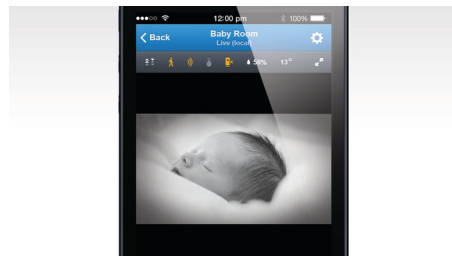

HD video quality

In.Sight wireless HD baby monitor allow you to watch your baby in vivid detail. View videos in high definition 720p quality. The "720" refers to the number of horizontal lines of resolution on the screen. The "p" stands for progressive scan or the sequential appearance of the lines

in each frame. With 720p resolution, videos are sharper and more true-to-life.

Parents talk via iPhone/iPad

With In.Sight wireless HD baby monitor, you can talk to your baby anytime you want. Simply press "talk" on your iPhone or iPad and sing her a nursery rhyme. Watch as she falls asleep in your soothing voice.

Multi-user mode

Share monitors with your spouse, family, friends and even your baby sitters. The app lets you share each monitor with two other users so that they have access to live videos and sound via their smartphones as well. You can even upgrade the app to share the monitor with up to 10 users.

Night vision mode

Night vision mode allows you to see your baby's lovely face in the dark. Infrared light goes on for the monitor to capture clear black and white video when it is dark. Night vision mode switches on and off automatically, or you can adjust it manually.