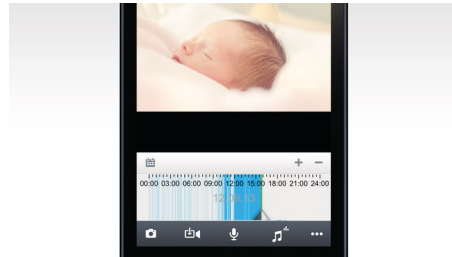

Easy set-up via QR code

Set-up is simple with the app. The app will generate a QR code for your home Wi-Fi settings. With the QR code, the monitor will automatically pair with your Wi-Fi network, easily and instantly.

Encrypted direct networking

In.Sight wireless monitor uses highly secure encryption to provide you with privacy at all times. In.Sight wireless monitor uses a unique encryption key each time it makes a connection, providing you a highly secure connection each time you look at your loved ones.

HD video quality

In.Sight wireless HD baby monitor allow you to watch your baby in vivid detail. View videos in high definition 720p quality. The "720" refers to the number of horizontal lines of resolution on the screen. The "p" stands for progressive scan or the sequential appearance of the lines

in each frame. With 720p resolution, videos are sharper and more true-to-life.

Parents talk via iPhone/iPad

With In.Sight wireless HD baby monitor, you can talk to your baby anytime you want. Simply press "talk" on your iPhone or iPad and sing her a nursery rhyme. Watch as she falls asleep in your soothing voice.