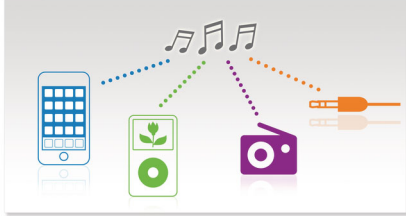

Simplicity in use

- Wireless music streaming via Bluetooth
- Built-in microphone for hands-free phone calls
- Audio-in for easy connection to almost any electronic device
- Easy playback from MicroSD Card
- Built-in Digital FM radio

PHILIPS

wireless portable speaker
Bluetooth® Micro SD, FM, Built-in microphone for calls, Red

Highlights

Advanced audio performance

Advanced audio performance with a compact design

Music from multiple sources

Built-in microphone

With its built-in microphone, this speaker also works as a speaker phone. When a call comes in, the music is put on pause and you can talk via the speaker. Call for a business meeting. Or, call your friend from a party. Either way, it works great.