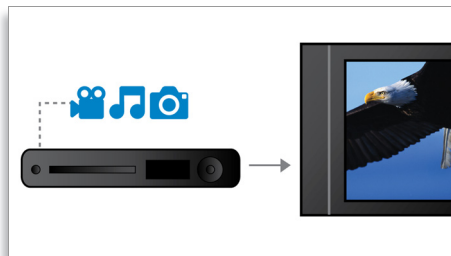

Plays it all

Play virtually any media format you want - whether they are WMV, DivX, MP3s or JPEGs.

Experience the unbeatable convenience of great playability and the luxury of sharing media files on your TV or home theatre system - in the comfort of your living room.