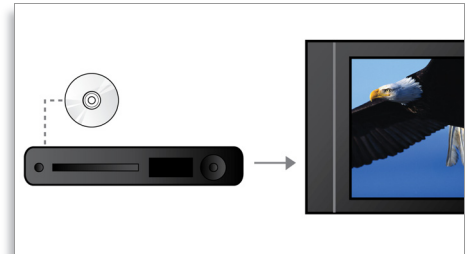

Plays it all

Play virtually any disc you want - whether they are CDs, (S)VCDs, DVDs, DVD+R, DVD-R, DVD+RW, DVD-RW or DVD+R DL. Experience unbeatable flexibility and the convenience of playing all your discs on the one device.