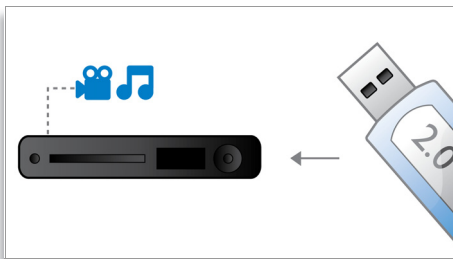

Hi-Speed USB 2.0 Link

The Universal Serial Bus or USB is a protocol standard that is conveniently used to link PCs, peripherals and consumer electronic equipment. Hi-Speed USB devices have a data transfer rate of up to 480 Mbps - up from the 12 Mbps in original USB ones. With Hi-Speed USB 2.0 Link, all you have to do is plug in your USB device, select the movie, music or photo and play away.