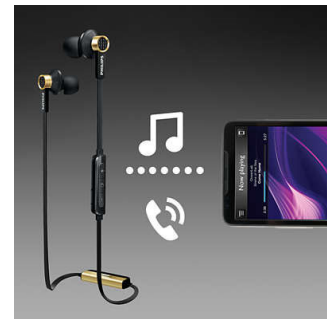

MusicChain™

With MusicChain™, you can easily share the tracks you are playing with a friend. Using Bluetooth® technology, a simple click on the MusicChain™ button on your headphones will pair them with other MusicChain™-enabled headphones.

Tangle-free flat cable

Anti-slip flat cable ensures that your cord always stays tangle free.

Wireless music and calls

Pair your smart device with your headphones using Bluetooth and enjoy the freedom of crystal clear music and phone calls – without the hassle of cables. Change tracks and answer calls with the easy to use remote control.