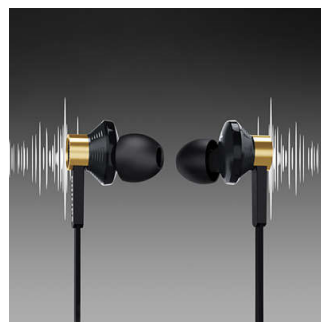

Hybrid architecture

Hybrid architecture utilize high power neodymium magnets for high precision sound and enhanced bass impact. Its hybrid form factor utilizes larger 13.5mm speakers in a

TX2BTBK/00

compact headphone insert, which results in higher quality sound along with true comfort.