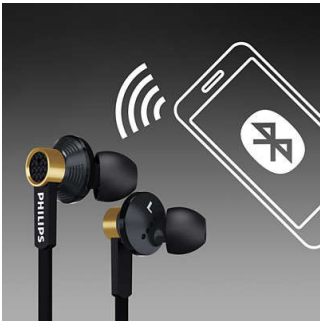

Sound technology excellence

- Enlarged 13.5mm drivers deliver rich and dynamic sound
- Hybrid architecture for precise sound and extended bass

Designed for long wearing comfort

- Choose from 3 pairs of ear caps for the perfect fit
- Ergonomic oval sound tube fits securely and comfortably

Brings fun and convenience to your lifestyle

- Support Bluetooth 4.1 + EDR HSP/HFP/A2DP/AVRCP
- One-tap NFC connection for easy pairing
- MusicChain™ allows easily music sharing with friend
- Tangle-free flat cables for convenience on the go
- Wireless control and enjoyment of music and calls

PHILIPS

Wireless Bluetooth® headphones
13.5mm drivers/closed-back In-ear, NFC

Highlights

13.5mm enlarged drivers

Enlarged 13.5mm drivers deliver rich and dynamic sound

Bluetooth technology

Pair your headphones with any Bluetooth device for crystal clear music enjoyment – wirelessly.

Choice of 3 pairs of ear caps

Ear caps come in a choice of 3 sizes – small, medium and large – for a personalized and perfect fit.

Easy NFC pairing

Easy NFC pairing lets you connect your Bluetooth® headphones with any Bluetooth-enabled device – with just a single touch.