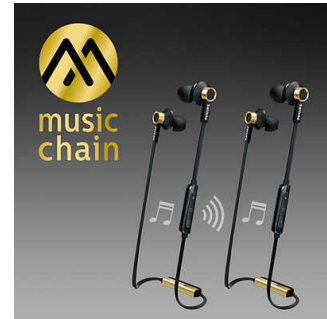

Choice of 3 pairs of ear caps

Ear caps come in a choice of 3 sizes – small, medium and large – for a personalized and perfect fit.

Easy NFC pairing

Easy NFC pairing lets you connect your Bluetooth® headphones with any Bluetooth-enabled device – with just a single touch.

Hybrid architecture

Hybrid architecture utilize high power neodymium magnets for high precision sound and enhanced bass impact. Its hybrid form factor utilizes larger 13.5mm speakers in a

TX2BTBK/00

compact headphone insert, which results in higher quality sound along with true comfort.

MusicChain™

With MusicChain™, you can easily share the tracks you are playing with a friend. Using Bluetooth® technology, a simple click on the MusicChain™ button on your headphones will pair them with other MusicChain™-enabled headphones.

Tangle-free flat cable

Anti-slip flat cable ensures that your cord always stays tangle free.

Wireless music and calls

Pair your smart device with your headphones using Bluetooth and enjoy the freedom of crystal clear music and phone calls – without the hassle of cables. Change tracks and answer calls with the easy to use remote control.