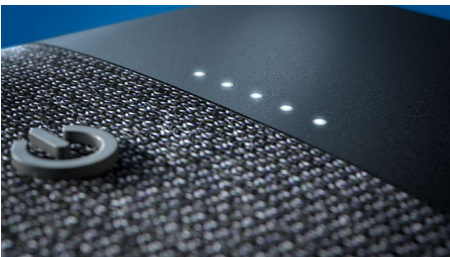

20 hours of play time

You get 20 hours of play time from a single charge and the wireless range is 20 m.

Charging the speaker takes 4.5 hours via the included USB-C cable.