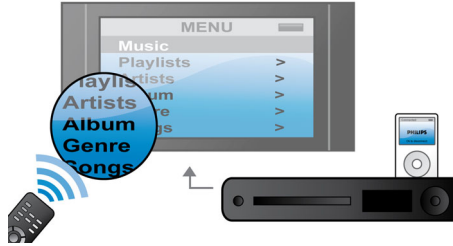

Designed to enhance your cinema at home

- Unique speakers with exposed tweeter for undisturbed sound
- Lifestyle design in high quality brushed aluminum and glass

Simply enjoy all your entertainment

- Full HD 3D Blu-ray for a truly immersive 3D movie experience
- Built-in dock for convenient playback from your iPod/iPhone
- Built-in WiFi to enjoy your connected media wirelessly
- Smart TV to enjoy online services & access multimedia on TV

Full HD 3D Blu-ray

Be enthralled by 3D movies in your own living room on a Full HD 3D TV. Active 3D uses the latest generation of fast switching displays for real life depth and realism in full 1080x1920 HD resolution. By watching these images through special glasses with right and left lenses that are timed to open and close in

Built-in dock for iPod/iPhone

A built-in dock for iPod/iPhone lets you play movies, music and photos from your iPod/iPhone. What's more, you can charge and control the iPod/iPhone and browse through its contents on your TV screen - all with the home theater's remote. Doing away with cumbersome cables and connections, the integrated dock brings portable entertainment into your home - with absolute ease.

from the comfort of your couch. Can't find the remote control? Simply use your smart phone or tablet PC to control your home theater via the Philips MyRemote app.

Virtual Surround Sound

Philips Virtual Surround Sound produces rich and immersive surround sound from less than five-speaker system. Highly advanced spatial algorithms faithfully replicate the sonic characteristics that occur in an ideal 5.1-channel environment. Any high quality stereo source is transformed into true-to-life, multi-channel surround sound. No need to purchase extra speakers, wires or speaker stands to appreciate room-filling sound.