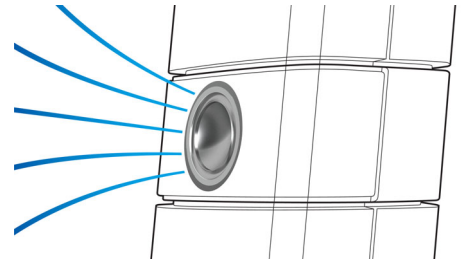

Exposed tweeter

Unique speakers designed with exposed tweeters to give maximum dispersion and openness in the sound.