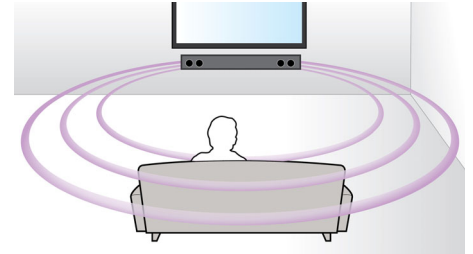

Built-in dock for iPod/iPhone

A built-in dock for iPod/iPhone lets you play movies, music and photos from your iPod/iPhone. What's more, you can charge and control the iPod/iPhone and browse through its contents on your TV screen - all with the home theater's remote. Doing away with cumbersome cables and connections, the integrated dock brings portable entertainment into your home - with absolute ease.

Smart TV

Philips home theater systems with Smart TV offer you an array of enhanced features, including Net TV, DLNA and MyRemote. Net TV brings a wide range of online information and entertainment to your TV. Simply select Net TV in the Home Menu and to start browsing for services like, video-on-demand stores* for the latest releases in HD, and Catch-up TV. With DLNA, you can access photos, music and movies stored on your PC

from the comfort of your couch. Can't find the remote control? Simply use your smart phone or tablet PC to control your home theater via the Philips MyRemote app.

Virtual Surround Sound

Philips Virtual Surround Sound produces rich and immersive surround sound from less than five-speaker system. Highly advanced spatial algorithms faithfully replicate the sonic characteristics that occur in an ideal 5.1-channel environment. Any high quality stereo source is transformed into true-to-life, multi-channel surround sound. No need to purchase extra speakers, wires or speaker stands to appreciate room-filling sound.