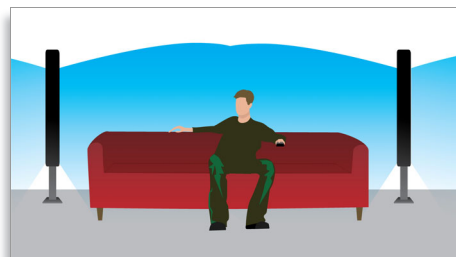

Floor standing speakers

Floor standing speakers for freedom of placement

DTS, DolbyDigital, ProLogic II

A built-in DTS and Dolby Digital decoder eliminates the need for an external decoder by processing all six channels of audio information to provide a surround sound experience and an astoundingly natural sense of ambience and dynamic realism. Dolby Pro Logic II provides five channels of surround processing from any stereo source.