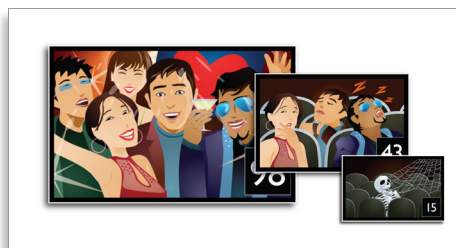

MP3 line-in

MP3 Line-in uses Plug and Play technology that allows direct playback of MP3 content via the home theatre system by simply plugging your portable MP3 player into the built-in headphone jack. Now you can enjoy the superb sound quality of the Philips Home Theatre System while playing your favourite music from your portable MP3 player.

Karaoke scoring

Add a dash of fun to your Karaoke sessions with Karaoke Scoring. Allow your performance to be judged for further improvement, or for friendly competitions. Karaoke Scoring automatically rates your singing and gives you a humorous picture that is tied to how well you did. The fun never ends.