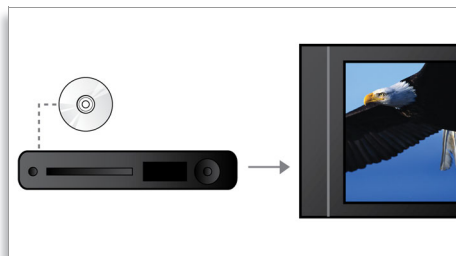

Plays it all

Play virtually any disc you want - whether they are CDs, (S)VCDs, DVDs, DVD+R, DVD-R, DVD+RW, DVD-RW or DVD+R DL. Experience unbeatable flexibility and the convenience of playing all your discs on the one device.