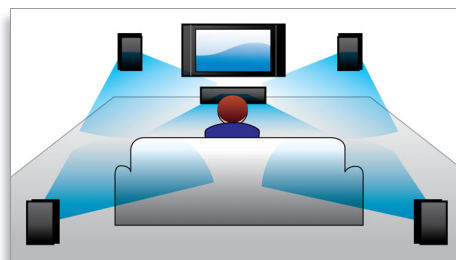

Floor standing speakers

Floor standing speakers for freedom of placement

DTS, DolbyDigital, ProLogic II

A built-in DTS and Dolby Digital decoder eliminates the need for an external decoder by processing all six channels of audio information to provide a surround sound experience and an astoundingly natural sense of ambience and dynamic realism. Dolby Pro Logic II provides five channels of surround processing from any stereo source.