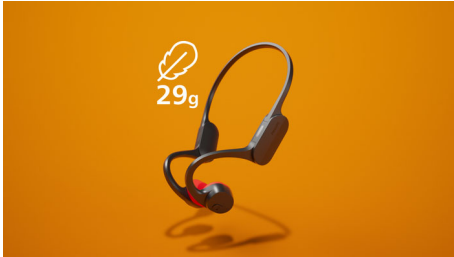

- Be seen. LED safety lights
- Get out there. IPX5 water resistant
- Better connectivity. Next-generation Bluetooth*

Always ready. Always yours.

- Ready for you. 6 hours play time
- Charge for 15 minutes, get an extra hour
- Philips Headphones app
- Carry pouch included

PHILIPS

Open-ear wireless sports headphones
Open-ear fit Bone conduction, Clearer calls on the go, LED safety lights

TAA5608BK/00

Highlights

Open-ear fit

Run, jump, ride! These open-ear headphones won't fall off when you get moving. The neckband wraps around the back of your head, and loops over the top of your ears, to hold them comfortably in place: they won't move, even when you go for it. Plus, they're so light you'll barely feel them.

Bone conduction

Bone conduction technology transmits sound through the bones of your skull, which means you don't need to put an earbud in your ear or wear headphones that cover your ear. Instead, the sound travels from your cheekbones directly to the inner ear—and your music magically appears in your head!