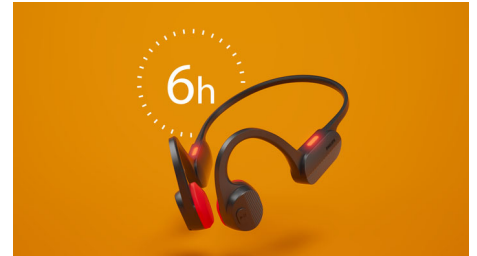

6 hours play time

Pick up, rock on. With 6 hours play time from a single charge, these bone-conducting open-ear headphones are good to go for multiple workouts. A full charge takes just 2 hours. For a quick extra boost, just 15 minutes charging gives you an extra hour of play time.

Philips Headphones app

The Philips Headphones app lets you control the LED lights and puts you in charge of the music you're listening to.