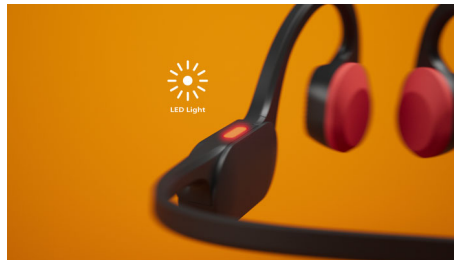

Bone conduction

Bone conduction technology transmits sound through the bones of your skull, which means you don't need to put an earbud in your ear or wear headphones that cover your ear. Instead, the sound travels from your cheekbones directly to the inner ear—and your music magically appears in your head!

Clearer calls on the go

When you're on a call, beamforming mics accurately pick up the sound of your voice while an AI algorithm removes background noise from the world around you. The person you're speaking to will hear you, and not the traffic or the chatter of the people next to you!

Safety LED lights

Run at night. Hike a mountain trail at dusk. Or cycle in the woods. LEDs on the frame mean you'll stay visible in dim environments. You can control the LEDs via the Philips Headphones app, or via the on/off button on the frame.