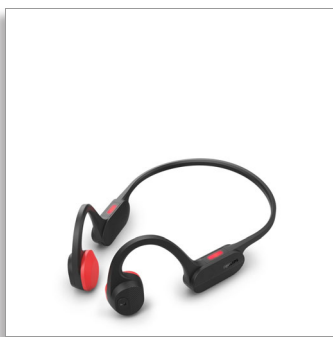

Philips
Open-ear wireless sports
headphones

Open-ear fit

Bone conduction
Clearer calls on the go
LED safety lights

TAA5608BK

You move, they won't

Hit that rhythm with the wireless headphones that won't fall off no matter how you move! These open-ear sports headphones are super light, super comfortable-and tough. Plus, they let you hear everything that's happening around you.

- Be seen. LED safety lights
- Get out there. IPX5 water resistant
- Better connectivity. Next-generation Bluetooth*

Always ready. Always yours.

- Ready for you. 6 hours play time
- Charge for 15 minutes, get an extra hour
- Philips Headphones app
- Carry pouch included

PHILIPS

Open-ear wireless sports headphones
Open-ear fit Bone conduction, Clearer calls on the go, LED safety lights

TAA5608BK/00

Highlights

Open-ear fit

Run, jump, ride! These open-ear headphones won't fall off when you get moving. The neckband wraps around the back of your head, and loops over the top of your ears, to hold them comfortably in place: they won't move, even when you go for it. Plus, they're so light you'll barely feel them.