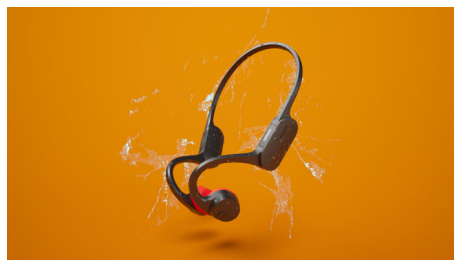

IPX5 water resistant

An IPX5 rating means these open-ear headphones don't mind a drop of rain or even a

downpour, so they'll never give you an excuse to stay on the couch! If you get a sweat on in the gym, they won't mind that either. When you're done, and the headphones are dry, store them in the soft carry pouch.