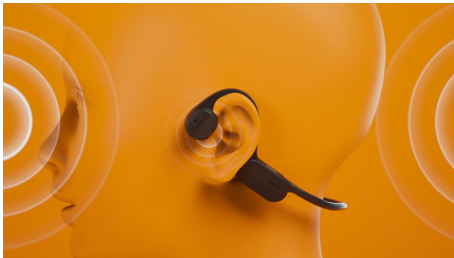

PHILIPS

Open-ear wireless sports headphones
Open-ear fit Bone conduction, Clearer calls on the go, LED safety lights

TAA5608BK/00

Highlights

Open-ear fit

Run, jump, ride! These open-ear headphones won't fall off when you get moving. The neckband wraps around the back of your head, and loops over the top of your ears, to hold them comfortably in place: they won't move, even when you go for it. Plus, they're so light you'll barely feel them.

Bone conduction

Bone conduction technology transmits sound through the bones of your skull, which means you don't need to put an earbud in your ear or wear headphones that cover your ear. Instead, the sound travels from your cheekbones directly to the inner ear—and your music magically appears in your head!

Clearer calls on the go

When you're on a call, beamforming mics accurately pick up the sound of your voice while an AI algorithm removes background noise from the world around you. The person you're speaking to will hear you, and not the traffic or the chatter of the people next to you!