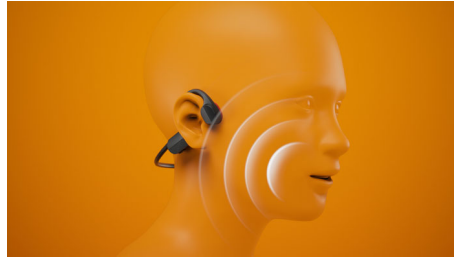

PHILIPS

Open-ear wireless sports headphones
Open-ear fit Bone conduction, Clearer calls on the go, LED safety lights

TAA5608BK/00

Highlights

Open-ear fit

Run, jump, ride! These open-ear headphones won't fall off when you get moving. The neckband wraps around the back of your head, and loops over the top of your ears, to hold them comfortably in place: they won't move, even when you go for it. Plus, they're so light you'll barely feel them.

Bone conduction

Bone conduction technology transmits sound through the bones of your skull, which means you don't need to put an earbud in your ear or wear headphones that cover your ear. Instead, the sound travels from your cheekbones directly to the inner ear—and your music magically appears in your head!

Clearer calls on the go

When you're on a call, beamforming mics accurately pick up the sound of your voice while an AI algorithm removes background noise from the world around you. The person you're speaking to will hear you, and not the traffic or the chatter of the people next to you!