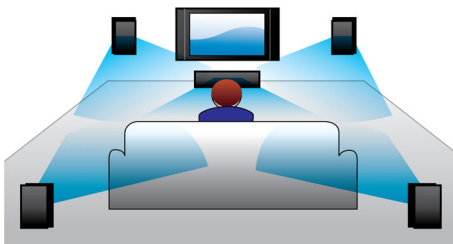

Designed to enhance your cinema at home

- Modern design to complement your home environment

PHILIPS

Highlights

300W RMS power

300W RMS power delivers great sound for movies and music

Dolby Digital

Because Dolby Digital, the world's leading digital multi-channel audio standards, make use of the way the human ear naturally processes sound, you experience superb quality surround sound audio with realistic spatial cues.

EasyLink

EasyLink lets you control multiple devices like DVD players, Blu-ray players, soundbar speaker, Home theater and TV's etc. with one remote. It uses HDMI CEC industry-standard protocol to share functionality between devices through the HDMI cable. With one touch of a button, you can operate all your connected HDMI CEC enabled equipment simultaneously. Functions like standby and play can now be carried out with absolute ease.

HDMI for HD movies

HDMI is a direct digital connection that can carry digital HD video as well as digital multichannel audio. By eliminating the conversion to analog signals it delivers perfect picture and sound quality, completely free from noise. Movies in standard definition can now be enjoyed in true high definition resolution - ensuring more details and more true-to-life pictures.