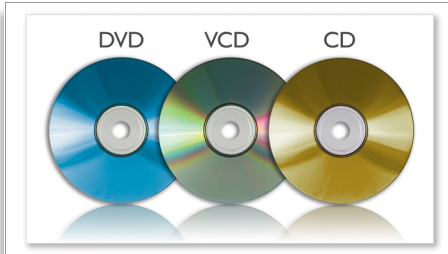

DVD, DVD+/-RW, (S)VCD, CD

The Philips Portable DVD player is compatible with most DVD and CD discs available in the market. DVD, DVD+/-R, DVD+/-RW, (S)VCD and CD – all of them can play on the DVD player. DVD+/-R is a shorthand term for a DVD drive that can accept both of the common recordable DVD formats. Likewise,

DVD+/-RW handles both common rewritable disc types.