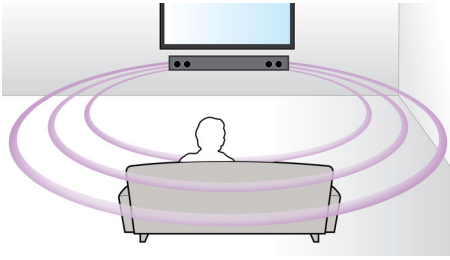

Philips
Soundbar speaker

Virtual surround

Bass reflex system
Opt, Coax, Aux in, Audio in

HTL2100C

Great Sound for any TV

Easy 1-cable connection

Get amazing virtual surround sound from your TV via just one cable with this Philips soundbar speaker. In addition to movies, you can also enjoy top quality MP3 playback from your mobile devices.

Richer sound for watching TV and movies

- Virtual Surround Sound for a realistic movie experience
- Dolby Digital for ultimate movie experience

PHILIPS

Soundbar speaker
Virtual surround Bass reflex system, Opt, Coax, Aux in, Audio in

Highlights

Virtual Surround Sound

Philips Virtual Surround Sound produces rich and immersive surround sound from less than five-speaker system. Highly advanced spatial algorithms faithfully replicate the sonic characteristics that occur in an ideal 5.1-channel environment. Any high quality stereo source is transformed into true-to-life, multi-channel surround sound. No need to purchase extra speakers, wires or speaker stands to appreciate room-filling sound.

Audio in

Audio in allows you to easily play your music directly from your iPod/iPhone/iPad, MP3 player, or laptop via a simple connection to your home cinema. Simply connect your audio device to the Audio in jack to