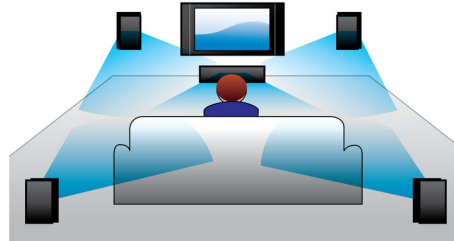

Dolby Digital

Because Dolby Digital, the world's leading digital multi-channel audio standards, make use of the way the human ear naturally processes sound, you experience superb quality surround sound audio with realistic spatial cues.

Works with multiple devices

Works with TVs, BD/DVD players, gaming consoles, MP3 players