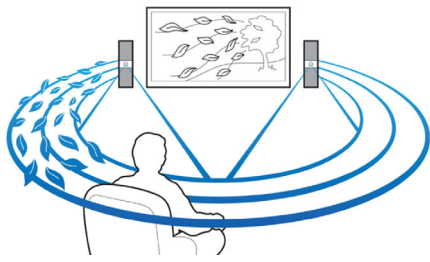

Highlights

Crystal Clear Sound

Crystal Clear Sound for super clarity and realism