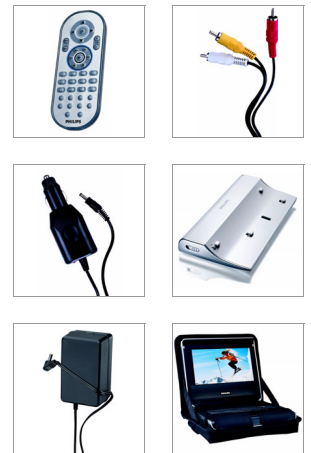

Philips
Portable DVD Player

PET825

DVD and DivX® movies on the go

With Zero Bright Dot™ & 6 hours playback

Immerse in movies on the ultra-chic PET825's 21.6 cm (8.5") widescreen color LCD display, with Philips Zero Bright Dot™ for optimal screen quality. Enjoy up to 6 hours of DVDs, DivX®, MPEG4 movies, and MP3/WMA-CD music. Travel bag included.

Immerse in AV entertainment on the go

- Play DVD, DVD+/-R and DVD+/-RW, (S)VCD, DivX® & MPEG4 movies
- Play MP3/WMA-CD, CD and CD-RW
- Share JPEG image files with Picture CD

Optimized viewing anywhere

- Zero Bright Dot™ screen for optimal screen quality
- 21.6 cm/8.5" TFT color LCD display for high quality viewing
- Watch movies in 16:9 widescreen format
- Built-in quality stereo speakers

For ultimate convenience

- Contemporary precision design with piano-white top cover
- Car adaptor and slim remote control
- Enjoy up to 6 hours continuous non-stop playback*
- Share entertainment fun with dual headphone jacks
- Travel bag included