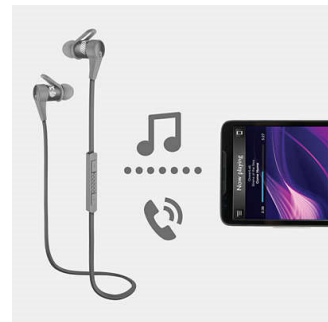

Wireless music and calls

When it comes to endless music listening pleasure and hassle-free switching between music and calls, nothing beats Bluetooth! To enjoy your favourite tunes, pair your Philips SHQ7300 with your Bluetooth-enabled smart phone or tablet – all it takes is a tap on each earshell's intuitive control to change the volume or pause a song, while you handle incoming and outgoing calls.