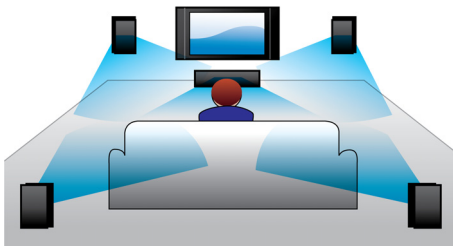

Designed to enhance your cinema at home

- Modern design to complement your home environment

PHILIPS

5.1 Home theater
DVD USB 2.0, Karaoke

Highlights

Dolby Digital

Because Dolby Digital, the world's leading digital multi-channel audio standards, make use of the way the human ear naturally processes sound, you experience superb quality surround sound audio with realistic spatial cues.

HDMI for HD movies

HDMI is a direct digital connection that can carry digital HD video as well as digital multichannel audio. By eliminating the conversion to analog signals it delivers perfect picture and sound quality, completely free from noise. Movies in standard definition can now be enjoyed in true high definition resolution - ensuring more details and more true-to-life pictures.