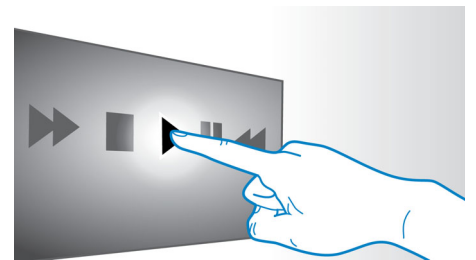

Unique touch controls

Touch controls allow you to control the volume as well as other playback options by simply pressing the touch sensitive controls on the main unit.