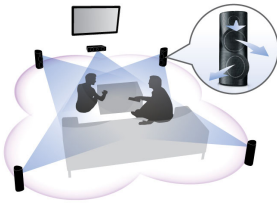

Designed to enhance your cinema at home

- Unique touch controls for easy access to your content
- Wireless rear speakers option for clutter free placement

Simply enjoy all your entertainment

- Full HD 3D Blu-ray for a truly immersive 3D movie experience
- DLNA Network Link to enjoy music & videos from your PC

PHILIPS

Highlights

3D Angled speakers

3D Angled Speakers feature angled drivers to deliver sound not only towards the front but also to the sides, creating a wider sweet spot so you can enjoy more immersive and cinematic surround sound.