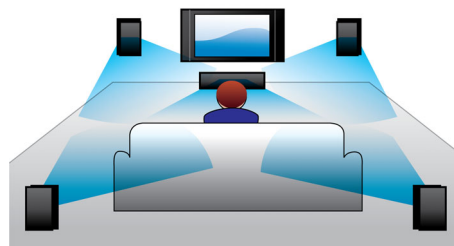

Dolby TrueHD and DTS-HD

Dolby TrueHD and DTS-HD Master Audio Essential deliver the finest sound from your Blu-ray Discs. Audio reproduced is virtually indistinguishable from the studio master, so you hear what the creators intended for you to hear. Dolby TrueHD and DTS-HD Master

Audio Essential complete your high definition entertainment experience.