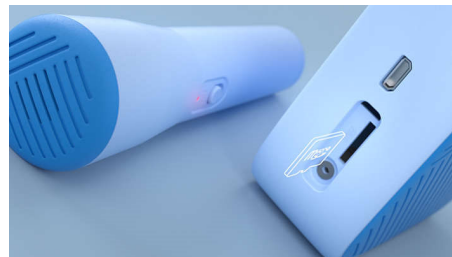

Compatibility

- Android tablets & smartphones: with Android 2.1 and Bluetooth 2.1 or above
- Smartphone/tablet APP control: No

Power

- Battery Capacity: 1500mAh
- Battery type: Lithium-ion (built-in)

- Power LED indicator: Green
- Operating time on battery: 6 hour(s)
- Charging time: 2.5 hour(s)
- Power bank: No
- Recording LED indicator: Red

Packaging dimensions

- Height: 15.7 cm
- Packaging type: Carton
- Width: 17.5 cm
- Depth: 5.9 cm
- Height: 6.2 inch
- Number of products included: 1
- EAN: 48 95229 10856 1
- Width: 6.9 inch
- Gross weight: 0.385 kg
- Depth: 2.3 inch
- Nett weight: 0.327 kg
- Gross weight: 0.849 lb
- Nett weight: 0.721 lb
- Tare weight: 0.058 kg
- Tare weight: 0.128 lb

Product dimensions

- Height: 13.07 cm
- Width: 12.88 cm
- Depth: 3.8 cm
- Width: 5.1 inch
- Height: 5.1 inch
- Depth: 1.5 inch
- Weight: 0.25 kg
- Weight: 0.551 lb

Accessories

- Included accessories: Quick install guide, Safety warranty sheet, World Wide Warranty leaflet
- Cable: USB charging cable

Dimensions

- Main Unit (W x H x D): 105 x 105 x 38 mm
- Set dimensions (with mic): 128.8 x 130.7 x 38 mm

Audio Playback

- Playback Media: Micro SD card (not included)

TAS4405N/00

Highlights

Sing it. Say it. Love it!

This ultra-portable Bluetooth speaker features a wireless mic. Kids can sing along to their music, tell stories, or even act out made-up movie scenes with their friends! Whatever they choose to perform, one-touch recording makes it easy for them to lay down their tracks on a micro SD card.