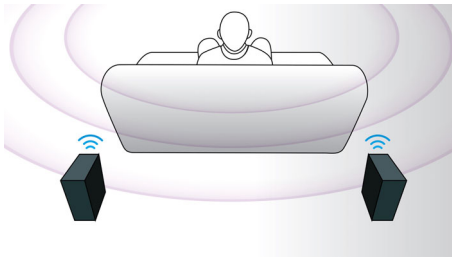

Highlights

Wireless rear speakers

Wireless rear speakers give you scalability and mobility in speaker placement. Developed using interference-free technology, wireless speakers provide full surround sound without unsightly wire connections. **The wireless connection is between the main unit and the rear speakers only. Rear speakers are both connected to wireless receiver modules.

DTS, DolbyDigital, ProLogic II

A built-in DTS and Dolby Digital decoder eliminates the need for an external decoder by processing all six channels of audio information to provide a surround sound experience and an astoundingly natural sense of ambience and dynamic realism. Dolby Pro Logic II provides five channels of surround processing from any stereo source.

HDMI 1080p

HDMI 1080p upscaling delivers images that are crystal clear. Movies in standard definition can

now be enjoyed in true high definition resolution - ensuring more details and more true-to-life pictures. Progressive Scan (represented by "p" in "1080p") eliminates the line structure prevalent on TV screens, again ensuring relentlessly sharp images. To top it off, HDMI makes a direct digital connection that can carry uncompressed digital HD video as well as digital multichannel audio, without conversions to analog - delivering perfect picture and sound quality, completely free from noise.

Hi-Speed USB 2.0 Link

The Universal Serial Bus or USB is a protocol standard that is conveniently used to link PCs, peripherals and consumer electronic equipment. Hi-Speed USB devices have a data transfer rate of up to 480 Mbps - up from the 12 Mbps in original USB ones. With Hi-Speed USB 2.0 Link, all you have to do is plug in your USB device, select the movie, music or photo and play away.

EasyLink

EasyLink lets you control multiple devices like DVD players, Blu-ray players, soundbar speaker, Home theater and TV's etc. with one remote. It uses HDMI CEC industry-standard protocol to share functionality between devices through the HDMI cable. With one touch of a button, you can operate all your

connected HDMI CEC enabled equipment simultaneously. Functions like standby and play can now be carried out with absolute ease.

Plays it all

Play virtually any media format you want - whether they be WMV, DivX, MP3s or JPEGs. Experience the unbeatable convenience of great playability, and the luxury of sharing media files on your TV or home theater system - in the comfort of your living room.

Plays it all

Play virtually any disc you want - whether they be CDs, (S)VCDs, DVDs, DVD+R, DVD-R, DVD+RW, DVD-RW or DVD+R DL. Experience unbeatable flexibility and the convenience of playing all your discs on the one device.

DivX Ultra Certified