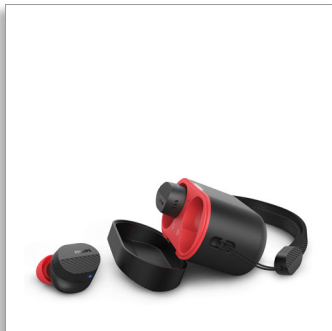

Philips
True Wireless
Headphones

Detailed, natural sound

Noise Canceling Pro
Clearer calls on the go
Reliable in-ear fit

TAA5508BK

Your workout essential

Gym to street, these noise canceling true wireless sports headphones will motivate your moves! Music and podcasts sound great, and you'll be heard clearly if you stop to take a call. A reliable in-ear fit keeps the earbuds nicely in place.

Reliable in-ear fit

Doesn't matter how you move, these buds stay put. The silicone ear-tips feature a textured grip pattern, which helps the earbuds stay in your ears and makes them easy to hold with

sweaty hands. The surface of the earbuds is reflective, which can help with visibility at night.