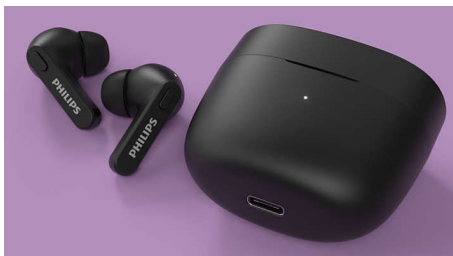

Super-small charging case

Hit the road with multiple charges in your pocket. You get up to 6 hours play time from a single charge, plus 12 extra hours from a fully

charged case. A short 15-minute charge in the case gives you an hour of play time. A full charge of the case takes 2 hours via USB-C.

4 colors

4 colors. 'Hockey-stick' design

Secure, comfortable in-ear fit

You get real comfort thanks to soft, interchangeable silicone ear-tip covers. The ear-tips on each earbud insert securely into your ear canal, creating a perfect seal that diminishes external noise. The 'hockey stick' form factor keeps each earbud secure.