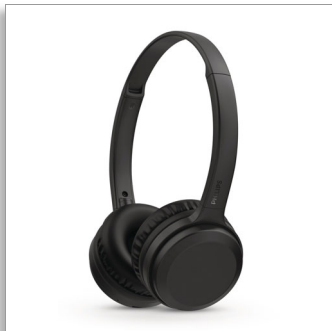

Philips
Wireless headphones

30mm drivers/closed-back

Bluetooth®
Lightweight headband
Flat folding

TAH1108BK

Keep the music close

Do what you do listening to the sounds you love. These wireless on-ear headphones give you 15 hours of play time and crisp sound. Buttons on the ear cups make it easy to control music and calls and the ear cups fold flat for easy storage.

Get your sounds on. 15 hours play time

- Powerful 30 mm neodymium drivers
- Crisp, clear sound
- Great sound isolation from the closed-back design
- 15 hours play time and fast charging

Lightweight and comfortable

- Easy to wear. Easy to use
- Adjustable headband and built-in mic for hands-free calls
- Cushioned ear cups. Angle for maximum comfort
- Ear-cup controls for music, calls, and volume

Ready to go

- Charge for 15 minutes, get an extra 3 hours play time
- Flat-fold design for easy storage

Design

- Color: Black
- Wearing style: Headband
- Foldable design: Flat
- Ear coupling material: Synthetic leather
- Ear fitting: On-ear
- Earcup type: Closed-back

Power

- Music play time: 15 hr
- Battery type(Headphones): Lithium Polymer (built-in)
- Battery capacity(Headphones): 250 mAh
- Charging time: 2 hr
- Fast charging time: 15 mins for 3 hrs
- Number of batteries: 1 pcs