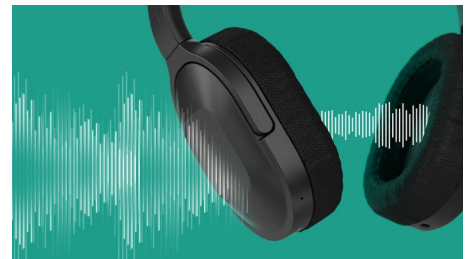

### Active noise cancelling

Want to reduce noise when you're on the go? Internal mics in the ear cups of these wireless over-ear headphones filter out the engine noise you don't want to hear, so you're free to be with the tunes you love.