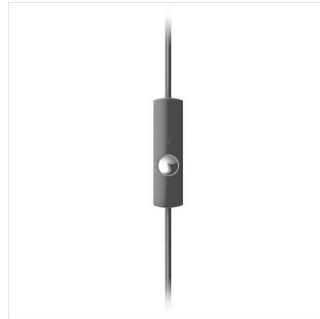

Integrated microphone

With the integrated microphone and call button you can use this Philips headset for music as well as calls from your mobile phone. Enjoy hands-free calling, while easily accepting and ending calls from your headset.

3.5 mm plug

3.5 mm plug

Specifications

Sound

- Acoustic system: open
- Diaphragm: Mylar dome
- Magnet type: Neodymium
- Type: Dynamic
- Voice coil: copper
- Frequency response: 20 - 20,000 Hz
- Speaker diameter: 15 mm
- Sensitivity: 100 dB
- Maximum power input: 5 mW
- Impedance: 16 ohm

Connectivity

- Microphone: Built-in microphone
- Type of cable: OFC
- Cable Connection: two-parallel, asymmetric
- Finishing of connector: chrome-plated
- Cable length: 1.2 m
- Connector: 3.5 mm

Outer Carton

- Length: 35.4 cm
- Number of consumer packages: 24
- Width: 19.2 cm
- Gross weight: 1.68 kg
- Height: 23.2 cm
- GTIN: 1 69 51613 99202 6
- Net weight: 0.42 kg
- Tare weight: 1.26 kg

Convenience

- Wearing Style: Earhook

Inner Carton

- Length: 18.2 cm
- Number of consumer packages: 3
- Width: 8.6 cm
- Height: 11 cm
- Net weight: 0.0525 kg
- Gross weight: 0.1812 kg
- Tare weight: 0.1287 kg
- GTIN: 2 69 51613 99202 3

Packaging dimensions

- Height: 17 cm
- Width: 9.5 cm
- Depth: 2.6 cm
- Number of products included: 1
- EAN: 69 51613 99202 9
- Gross weight: 0.047 kg
- Net weight: 0.0175 kg
- Tare weight: 0.0295 kg

Design

- Colour: Black

Issue date 2024-03-12

Version: 2.0.2

EAN: 69 51613 99202 9

© 2024 Koninklijke Philips N.V.
All Rights reserved.

Specifications are subject to change without notice.
Trademarks are the property of Koninklijke Philips N.V.
or their respective owners.

www.philips.com