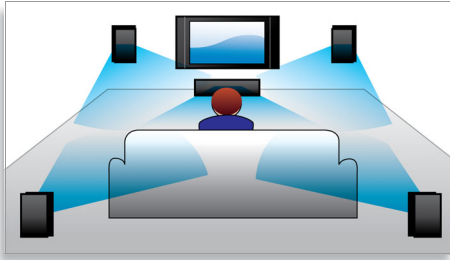

Highlights

Dolby TrueHD and DTS-HD

Dolby TrueHD and DTS-HD Master Audio Essential deliver the finest sound from your Blu-ray Discs. Audio reproduced is virtually indistinguishable from the studio master, so you hear what the creators intended for you to hear. Dolby TrueHD and DTS-HD Master Audio Essential complete your high definition entertainment experience.