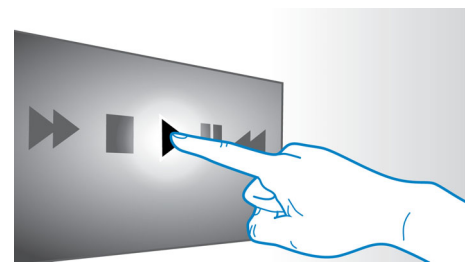

Unique touch controls

Touch controls allow you to control the volume as well as other playback options by simply pressing the touch sensitive controls on the main unit.