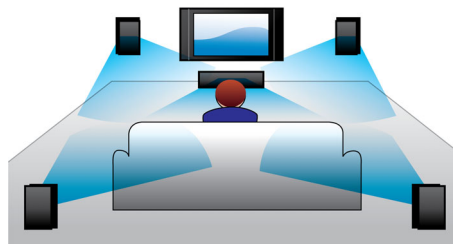

Dolby TrueHD and DTS-HD

Dolby TrueHD and DTS-HD Master Audio Essential deliver the finest sound from your Blu-ray Discs. Audio reproduced is virtually indistinguishable from the studio master, so you hear what the creators intended for you to hear. Dolby TrueHD and DTS-HD Master

Audio Essential complete your high definition entertainment experience.