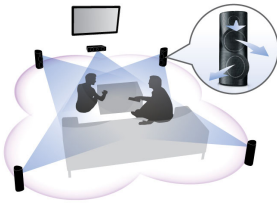

Designed to enhance your cinema at home

- Unique touch controls for easy access to your content
- Wireless rear speakers option for clutter free placement

Simply enjoy all your entertainment

- Full HD 3D Blu-ray for a truly immersive 3D movie experience
- Smart TV to enjoy online services & access multimedia on TV

PHILIPS

Highlights

3D Angled speakers

3D Angled Speakers feature angled drivers to deliver sound not only towards the front but also to the sides, creating a wider sweet spot so you can enjoy more immersive and cinematic surround sound.