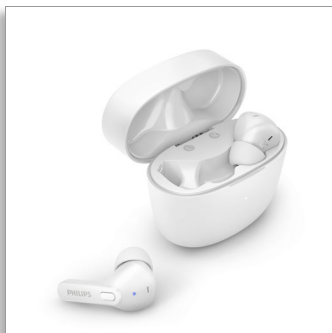

Philips
True Wireless
Headphones

Earbuds with in-ear fit

Super-small charging case
IPX4 water protection
Up to 18 hours play time

TAT2206WT

Always ready to go

Is there anything more useful than true wireless headphones with a charging case that fits in the pocket of your slim-fit jeans? These splash- and sweat-resistant give you a secure in-ear fit, great sound, and up to 18 hours play time.

From favorite playlist to catch-up call

- Quick reconnect to your phone when you open the case
- Easily wake your phone's voice assistant
- Integrated controls. Built-in mic. Easy pairing

Extremely convenient. Super comfortable.

Quick reconnect to your phone

Quick reconnect to your phone when you open the case

Soft silicone ear-tip

Soft silicone ear-tip covers in small, medium, and large

True Wireless Headphones

Earbuds with in-ear fit Super-small charging case, IPX4 water protection, Up to 18 hours play time

Product dimensions

- Height: 4.57 cm
- Width: 5.7 cm
- Depth: 3.1 cm
- Weight: 0.037 kg

Accessories

- Quick Start Guide
- Eartips: 3 pairs (S/M/L)
- Charging case
- Charging cable: USB-C cable, 500 mm

Design