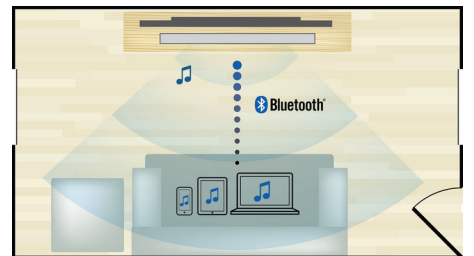

Bluetooth wireless streaming

Bluetooth wireless music streaming from your music devices

HDMI ARC

HDMI ARC to access all the sound from your TV

Issue date 2022-05-16

Version: 1.0.1

12 NC: 8670 001 65769
UPC: 8 40063 20080 7

© 2022 Koninklijke Philips N.V.
All Rights reserved.

Specifications are subject to change without notice.
Trademarks are the property of Koninklijke Philips N.V.
or their respective owners.

www.philips.com