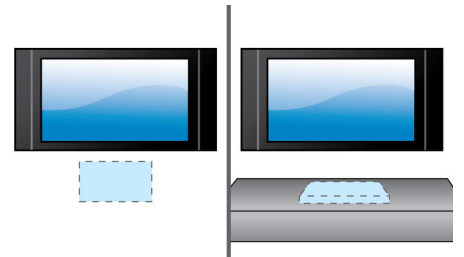

Flexible placement

Flexible placement on the wall or tabletop