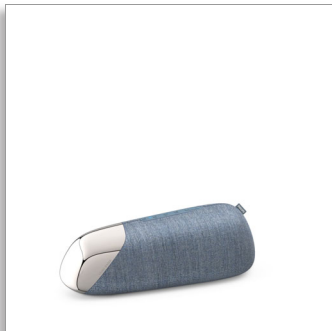

Philips
Philips Georg Jensen
speaker

Bluetooth®

30 W Output Power
20 hours play time
Built-in power-bank function

TAJ50

Home is where your music is

Unwind with the Bluetooth speaker that invites you to feel at home. You get 20 hours play time and a power-bank function. The wool-blend speaker fabric and polished-steel top plate will complement even the most minimalist interiors.

Bluetooth speaker. Beautifully tactile design.

- Philips & Georg Jensen Collection
- Georg Jensen polished-steel elements
- Kvadrat speaker fabric. Designed to let the sound through
- 20 hours play time. Pair for stereo sound

Plays well wherever you go

- At home anywhere
- Crisp, clear sound. 2x 2.25" full-range drivers
- Buttons for volume, play/pause, on/off, speaker pairing

Small and simple

- Easy Bluetooth pairing. Up to 20 m wireless range
- Power-bank function. Charge a mobile via USB-A port
- 6 hours charging time via USB-C
- Dimensions: approx. 299x100x98 mm