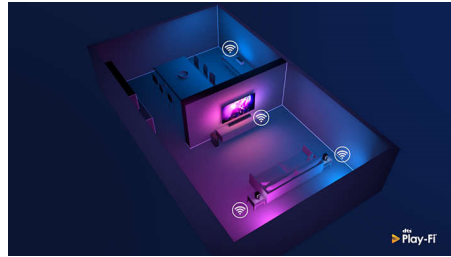

TAB8805/10

Highlights

Powerfully cinematic

This soundbar brings 300W of rich sound to everything you watch, and every track you love. 3.1 channels fill any room with spellbinding soundtracks, thunderous effects, and crystal-clear dialogue. The wireless subwoofer adds impact to every explosion and every beat.

Dolby Atmos

Increase the drama no matter what you watch. This Dolby Atmos-compatible soundbar reproduces depth as well as height, creating virtual three-dimensional surround sound that flows above and around you.

Play-Fi. Multi-room and more

Easy Play-Fi compatibility will make this soundbar the star of your multi-room set-up. You can sync Play-Fi-compatible speakers for multi-room audio, or even create a true surround-sound system—all via the Philips Sound app, or the Play-Fi app.

Low profile. Easy placement

The distinctive geometric design has a low profile, making this soundbar easy to place under or alongside your TV. The included wall brackets keep your options open, and the powerful wireless subwoofer looks great freestanding.