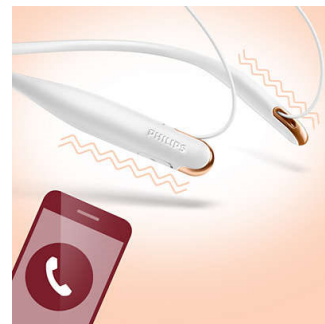

PHILIPS

Wireless Bluetooth® headphones
12.2mm drivers/ open-back In-ear

SHB4205WT/00

Highlights

Metallic finish

Iconic design with fresh, modern high-gloss accents.

Clear sound

High-power 12.2 mm drivers are tuned to reproduce clear, crisp sound.

Lightweight neckband

Super slim neckband is designed to fit everyone. So light you'll forget you're wearing them.

Handsfree calls

The easy-to-use remote control allows you to play/pause tracks and answer calls with a simple push of a button.

Ergonomic fit

So slim you can barely feel them in your ears, Hyprlite headphones deliver your music in weightless comfort.

Vibration mode

The neckband vibrates when calls come in, so you'll never miss a call.

Bass tube

Innovative bass tubes in the earbud increase air flow to deliver deep, rich bass.

7-hour playtime

With 7 hours of playtime, you'll have enough power to keep your music going all day.

Supports Bluetooth version 4.1