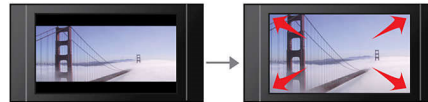

Play all your movies and music

- Plays CD, (S) VCD, DVD, DVD+R/RW, DVD-R/RW

Bring audio and video to life

- 12-bit/108 MHz video processing for sharp and natural images
- Screen Fit for optimal viewing every time
- Smart Picture provides personalised image settings

Connect and enjoy multiple sources

- USB Media Link for media playback from USB flash drives

PHILIPS

DVD player
USB 2.0

TAEP200/12

Highlights

12-bit/108 MHz video processing

12-bit Video DAC is a superior Digital-to-Analogue Converter that preserves every detail of the authentic picture quality. It shows subtle shades and smoother graduation of colours, resulting in a more vibrant and natural picture. The limitations of the standard 10-bit DAC become particularly apparent when it is used with large screens and projectors.

Screen Fit

Whatever you're watching, on whatever TV, Screen Fit ensures that the picture fills the whole screen. Annoying black bars on the top and bottom are eliminated, without any tedious manual adjustments to make. Simply press the Screen Fit button, choose the format and enjoy your movie in full screen