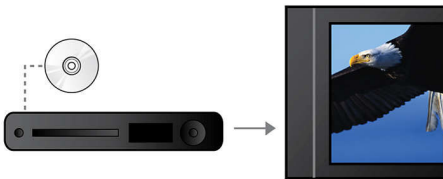

Plays it all

Play virtually any disc you want - whether it be a CD, (S)VCD, DVD, DVD+R, DVD-R,

DVD+RW or DVD-RW. Experience unbeatable flexibility and the convenience of playing all your discs on one device.