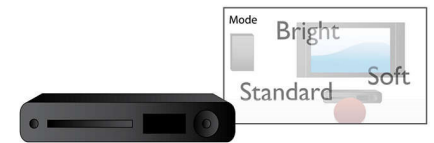

Smart Picture

Smart Picture provides the optimum picture settings for colour, brightness, saturation, contrast, sharpness and so on, to enhance your overall viewing experience at all times.