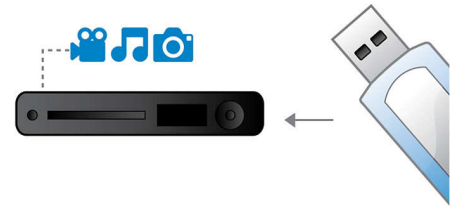

Plays it all

Play virtually any disc you want - whether it be a CD, (S)VCD, DVD, DVD+R, DVD-R,

DVD+RW or DVD-RW. Experience unbeatable flexibility and the convenience of playing all your discs on one device.

Screen Fit

Whatever you're watching, on whatever TV, Screen Fit ensures that the picture fills the whole screen. Annoying black bars on the top and bottom are eliminated, without any tedious manual adjustments to make. Simply press the Screen Fit button, choose the format and enjoy your movie in full screen

USB Media Link

The Universal Serial Bus, or USB, is a protocol standard that is conveniently used to link PCs, peripherals and consumer electronic equipment. With USB Media Link, all you have to do is plug in your USB device, select the movie, music or photo and play away.