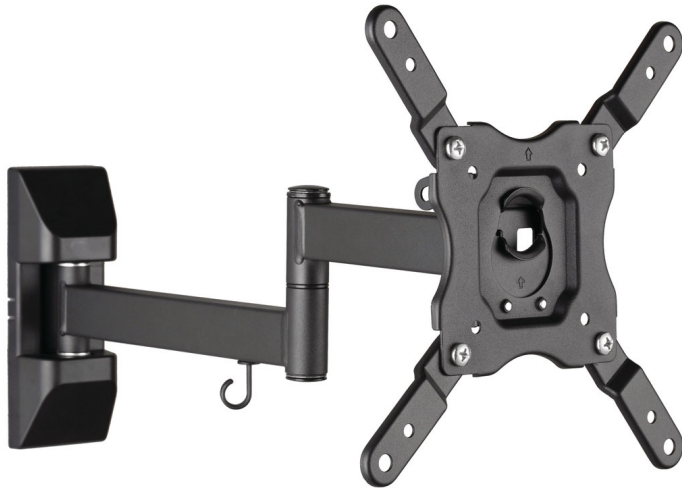

Philips  
TV Wall Mount

## Universal

Articulating  
LCD/LED/OLED/QLED  
compatible  
Flat & curved TV compatible

SQM9220

# Universal articulating wall mount

for TV size between 17" to 43"

Designed to fit most brands of TV with a focus on safety & ease of use. Easy 1-2-3 installation kit includes necessary hardware for different wall types, templates. Slim design but strong for weight capacity up to 18 kg (40 lbs).

### Easy installation

- Level correction
- TV cable management to hide cables for a neater look
- Mounting hardware included
- Standard VESA mounting hole pattern
- Up to VESA 200x200 mounting