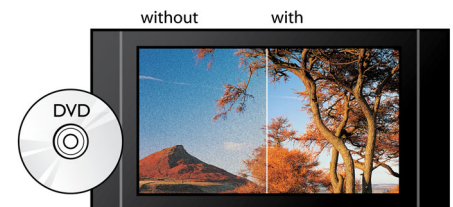

DVD video upscaling

HDMI 1080p upscaling delivers images that are crystal clear. DVD movies in standard definition can now be enjoyed in high definition resolution - ensuring more details and more true-to-life pictures. Progressive Scan (represented by "p" in "1080p") eliminates the line structure prevalent on TV screens, again ensuring relentlessly sharp images. To top it off, HDMI makes a direct digital connection that can carry uncompressed digital HD video as well as digital multi-channel audio, without conversions to analogue - delivering perfect picture and sound quality, completely free from noise.