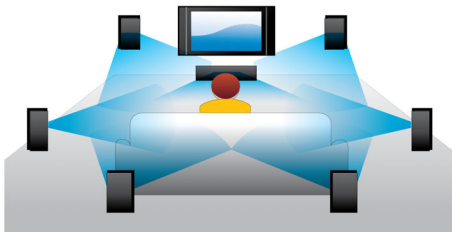

PHILIPS

Blu-ray Disc/DVD player
3D playback DivX Plus HD, BD-Live

BDP3282/05

Highlights

Blu-ray 3D Disc playback

Full HD 3D provides the illusion of depth for a heightened, realistic cinema viewing experience at home. Separate images for the left and right eyes are recorded in 1920 x 1080 full HD quality and alternately played on screen at a high speed. By watching these images through special glasses that are timed to open and close the left and right lenses in synchronisation with the alternating images, the full-HD 3D viewing experience is created.

Dolby TrueHD and DTS-HD MA

DTS-HD Master Audio and Dolby TrueHD deliver 7.1 channels of the finest sound from your Blu-ray Discs. Audio reproduced is virtually indistinguishable from the studio master, so you hear what the creators intended for you to hear. DTS-HD Master Audio and Dolby TrueHD complete your high definition entertainment experience.