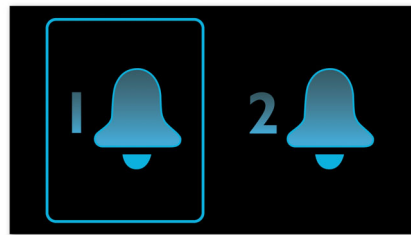

Auto sync time

Auto sync time via iPod/iPhone dock with Lightning connector

Bass Reflex Speaker System

Bass Reflex Speaker System delivers a deep bass experience from a compact loudspeaker box system. It differs from a conventional loudspeaker box system in the addition of a bass pipe that is acoustically aligned to the woofer to optimize the low frequency roll-off of the system. The result is deeper controlled bass and lower distortion. The system works by resonating the air mass in the bass pipe to vibrate like a conventional woofer. Combined with the response of the woofer, the system extends the overall low frequency sounds to create a whole new dimension of deep bass.

Dual alarm

The Philips audio system comes with two alarm times. Set one alarm time to wake you up and the other time to wake up your partner.

Time and alarm backup

When there is a power failure, this intelligent clock will still maintain and keep its reliable time and your settings. The scheduled alarm remains active even when its display is off - all thanks to a pre-installed battery. When the power comes back on, there is no need to adjust the clock or reinstate settings. More amazingly, even if power supply is not restored, the battery provides enough energy for the buzzer to go off at the alarm time you have set - making sure you never wake up late.

Weekday/ weekend alarm

Designed with modern day lifestyles in mind, this clock radio has a dual alarm feature, allowing you to set different alarm times for weekdays and weekends or even vary the alarm settings for couples. The alarm settings can be tailored for the same alarm times for the entire week from Monday to Sunday. Or you can set the alarm for an early start on weekdays from Monday to Friday, and lazy lie-ins for Saturday and Sundays. Whichever you choose, this convenient features saves you from the hassle of fiddling with different alarm times every single night.