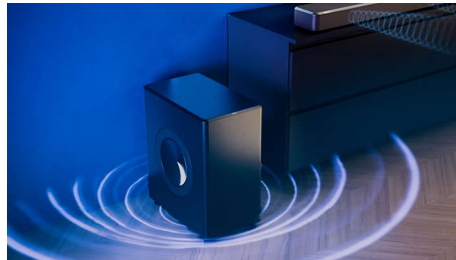

Head-turning looks

This head-turning FW1 subwoofer beautifully matches the Fidelio FB1 soundbar. The bevel is trimmed in anthracite Muirhead leather, while the top surface is in brushed metal. The visible elements of the twin passive radiators are detailed with metallic material, which softly catches the light.

Intelligent bass

Good things happen when this Fidelio FW1 subwoofer pairs with a Philips soundbar, speakers, or TV*. The sub recognizes what it's paired with and automatically takes control of the lowest frequencies, freeing paired components to concentrate on mids and highs. The result: even more richness and detail.