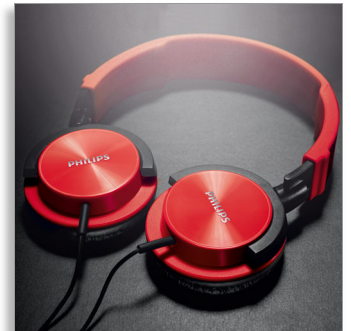

Philips  
Headband headphones

DJ monitor style  
Red

SHL3000RD

## Powerful sound

with DJ monitoring style

It provides you powerful sound and bass. Thanks to the 1000mW power handling capacity and 32mm neodymium drivers. Designed together with the rotational soft cushioned earshells, you will get a perfect listening experience on the go.

### Perfect listening experience

- Closed type acoustic provide good sound isolation
- 32mm speaker driver delivers powerful and dynamic sound

## 32mm speaker driver

32mm speaker driver delivers powerful and dynamic sound