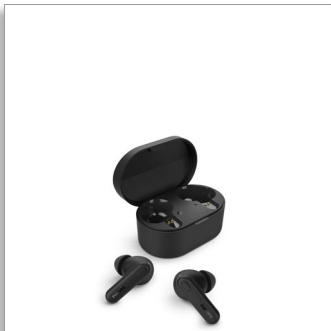

Philips
True Wireless
Headphones

Clear call quality

6 mm drivers for powerful bass
Ergonomic design for comfort
IPX4 splash/sweat resistant

TAT1108BK

Hear your sounds clearly

Hear tunes and calls properly. These True Wireless headphones use 6 mm drivers for rich sound and powerful bass and an AI mic for clear calls. With IPX4 splash and sweat resistance and a pocket-sized charging case for 15 hours play time.

Style and comfort

- Secure, comfortable in-ear fit
- Short hockey stick design

Active all day

- IPX4 splash and sweat resistant
- No worries. Up to 15 hours play time with the case

Powerful playlists. Clear calls

- Custom 6 mm drivers for great sound and powerful bass
- AI mic for clear call quality

PHILIPS

True Wireless Headphones

Clear call quality 6 mm drivers for powerful bass, Ergonomic design for comfort, IPX4 splash/sweat resistant

Secure, comfortable in-ear fit

These comfortable earbuds fit securely into your ear canals, creating a perfect seal that diminishes external noise. Hear every beat and word! Enjoy real comfort with three sizes of soft, interchangeable silicone ear-tip covers.