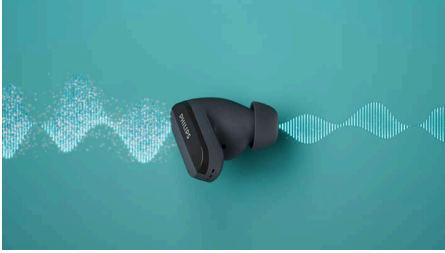

Comfortable and convenient

- Secure, comfortable in-ear fit
- IPX4 splash and sweat resistant
- Multipoint connection and touch controls
- Philips Headphones app. Control noise canceling and more

Ready for you

Highlights

Noise Canceling

Noise canceling quiets external noise, including wind, so you can focus on your tunes or calls. Leave it on auto or use the Philips Headphones app to adjust. Want to hear more of what's going on around you? Tap an earbud to activate Awareness Mode.

Clearer calls on the go

When you're on a call, a dedicated mic picks up the sound of your voice while an AI algorithm removes background noise from the world around you. The person you're speaking to will hear you, not the traffic or the chatter of people standing next to you!

Secure, comfortable in-ear fit

You get real comfort thanks to soft, interchangeable silicone ear-tip covers. The ear tips insert securely into your ear canal, creating a perfect seal that helps diminish external noise. Plus, the stalks make these earbuds easy to insert and remove.