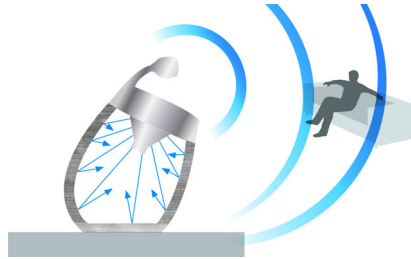

PHILIPS
Fidelio

Highlights

SoundSphere

Bask in the glory and energy of music as SoundSphere gives you each note as the artist intended. Delivering clear and natural audio, SoundSphere creates a sound impression that is deeper and wider. The result is life-like audio that will make you believe the artists are performing in front of you. Each SoundSphere speaker features a tweeter that hangs above the speaker box. The tweeter is able to emit sound more clearly and in all directions. Precise audio crossover engineering and careful positioning of the woofer to embrace the tweeter ensures minimised interference and even more natural sound.

SoundCurve

The carefully designed curved back cover of this Philips docking speaker creates a highly effective acoustic structure for sound reproduction. Its clean curve enforces the rigidity of the speaker cabinet, dramatically reducing internal resonance and eliminating the vibration and distortion of sound. You get to enjoy superb crystal-clear sound in stunning-looking speakers.

Bass-reflex design

Bass-reflex acoustic load uses a bass pipe tuned to the acoustic volume of the speaker box, in order to reproduce deep bass from compact enclosures. The carefully designed profiled bass-pipe helps air flow and allows for deep and impactful bass, even at loud volumes while minimising air turbulence that may cause distortion.