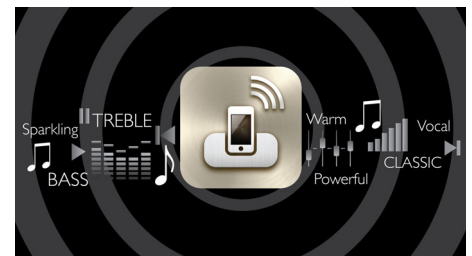

AirPlay wireless technology

AirPlay lets you stream your entire iTunes music collection to your Fidelio docking stations. It plays wirelessly from the iTunes

program on your computer, iPhone, iPad or iPod Touch to any AirPlay-enabled speaker in your home. All you have to do is ensure your speakers are connected to your Wi-Fi network. AirPlay also lets you play simultaneously on every speaker in every room. Make your favourite tunes follow you into whichever room you go.

Spotify

Spotify is a better way to listen to music. Instant access to millions of songs on the speakers. Just hit play to stream anything you like. The premium Spotify account on iOS devices comes with a Connect feature that lets you choose music on your Spotify app and listen on the speakers with no interruption from any activities on your mobile devices and also without draining their batteries.

SoundStudio App

Have music the way you like it now. SoundStudio truly puts the power over your music into the palm of your hands. It lets you change every aspect of sound, using only your iPhone, with controls that are intuitive and simple. Now you can tweak, tailor and create your desired sound experience and have your favourite songs come to new life. SoundStudio also lets you listen to thousands of Internet radio stations worldwide, broadening your music experience even further.