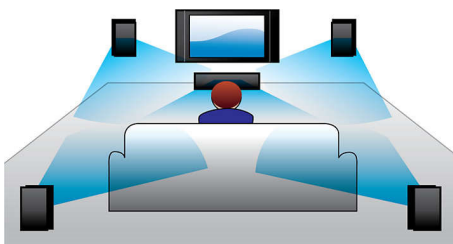

PHILIPS

Highlights

300W RMS power

300W RMS power delivers great sound for movies and music

Dolby TrueHD and DTS-HD

Dolby TrueHD and DTS-HD Master Audio Essential deliver the finest sound from your Blu-ray Discs. Audio reproduced is virtually indistinguishable from the studio master, so you hear what the creators intended for you to hear. Dolby TrueHD and DTS-HD Master Audio Essential complete your high definition entertainment experience.

HDMI for HD movies

HDMI is a direct digital connection that can carry digital HD video as well as digital multichannel audio. By eliminating the

conversion to analog signals it delivers perfect picture and sound quality, completely free from noise. Movies in standard definition can now be enjoyed in true high definition resolution - ensuring more details and more true-to-life pictures.