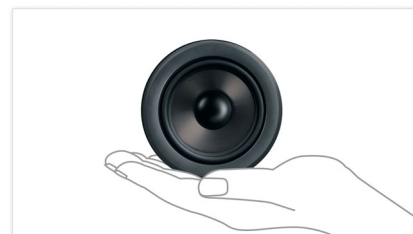

Lightweight, portable design

The durable, lightweight material and design mean you can carry the speakers with you wherever you go.

Mobile phone shielding

Mobile phone shielding technology is an advanced circuitry design that cuts out mobile phone interference to ensure static free sound

Integrated cable management

Integrated cable management means the product is designed to hold the cords to keep everything neat and organized for travel or storage.