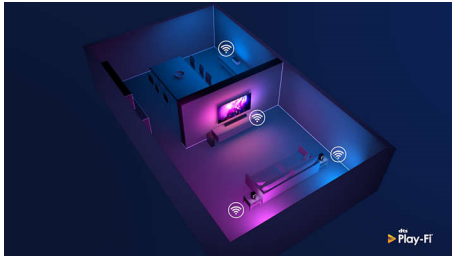

At home in your home

- Boost the sound of your smart assistant speakers
- Multi-room setup via Philips Sound or Play-Fi app
- Connects to your favorite voice assistant-enabled devices

PHILIPS

Wireless home speaker

Wi-Fi. Multi-room audio DTS Play-Fi compatible, Connects with voice assistants, Built-in LED

TAW6205/10

Highlights

Play-Fi. Multi-room and more

This wireless speaker is DTS Play-Fi compatible, so you can easily sync with other Play-Fi-compatible speakers for multi-room audio. If your soundbar supports Play-Fi Surround, you can even make this speaker part of a true surround-sound setup on movie night.

Rich sound. Pair for stereo

A woofer, two passive radiators, and a tweeter combine to give you rich sound with powerful bass and sparkling treble. Wi-Fi streaming gives you the highest-quality signal, and ensures the audio syncs perfectly between speakers, or rooms.