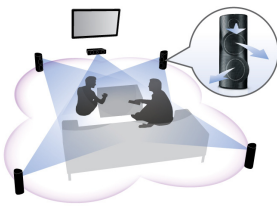

3D Angled speakers

3D Angled Speakers feature angled drivers to deliver sound not only towards the front but also to the sides, creating a wider sweet spot so you can enjoy more immersive and cinematic surround sound.