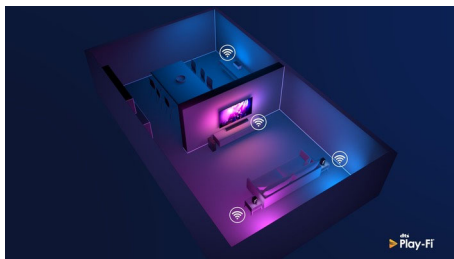

Highlights

Play-Fi. Multi-room and more

This wireless speaker is DTS Play-Fi compatible, so you can easily sync with other Play-Fi-compatible speakers for multi-room audio. If your soundbar supports Play-Fi Surround, you can even make this speaker part of a true surround-sound setup on movie night.

Rich sound in any room

Two woofers, two passive radiators, and two tweeters combine to give you room-filling sound with powerful bass and sparkling treble. Wi-Fi streaming gives you the highest-quality signal, and ensures the audio syncs perfectly between speakers, or rooms.

Bigger sound for smart speaker

Ask Alexa-enabled devices, or any device that has the Google Assistant, to play music through the speaker. Turn the volume up for a party. Turn it down late at night. Get the news and more. All completely hands-free.

All your streaming services

Whether you're streaming direct from Spotify, or accessing hi-res albums on Tidal via the Play-Fi app, this speaker streams it all. From party

playlists in the lounge to podcasts in the office, everything you love will sound richer, deeper, and clearer.

Connects to all your devices

With Wi-Fi, Bluetooth, Google Chromecast, and Apple AirPlay 2 compatibility you can stream your favorite music and podcasts however you want. If you use iOS devices you can use Siri to control the speaker with your voice.

Works with Ambilight

This wireless speaker doesn't just do music. It does Ambilight too. Simply press the Ambilight link button on the speaker to connect to your TV. Enjoy a deeper Ambilight effect while you're watching movies or gaming, or while listening to music.