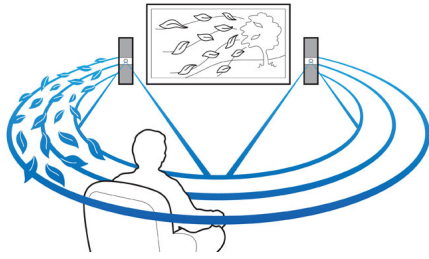

Highlights

Crystal Clear Sound

With Philips' Crystal Clear Sound, you will now be able to discern and appreciate every sound detail, the way it's meant to be heard and as the artist or director intended! Crystal Clear Sound reproduces the sound source - whether it's an action movie, a musical or a live performance - faithfully, precisely and without any distortion. Philips home theaters with Crystal Clear Sound keep audio processing to a minimum, preserving the purity of the original audio content. The result is greater sonic accuracy delivered to your ears.