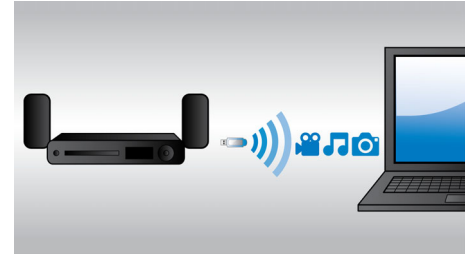

accuracy, thus allowing acoustic details in music and movies to be delivered exactly as the artist or director intended.

Built-in WiFi

Thanks to built-in WiFi, by simply connecting your home theater directly to your home network, you can experience a rich selection of popular online services. You can enjoy some of the best websites offering movies, pictures, infotainment and other online contents tailored to fit your TV screen.