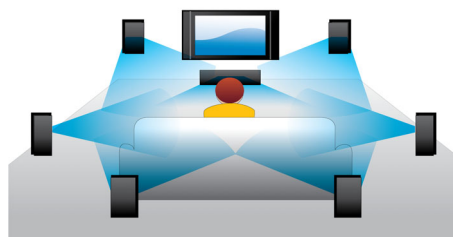

Dolby TrueHD and DTS-HD MA

DTS-HD Master Audio and Dolby TrueHD delivers 7.1 channels of the finest sound from your Blu-ray Discs. Audio reproduced is virtually indistinguishable from the studio master, so you hear what the creators intended for you to hear. DTS-HD Master Audio and Dolby TrueHD complete your high definition entertainment experience.